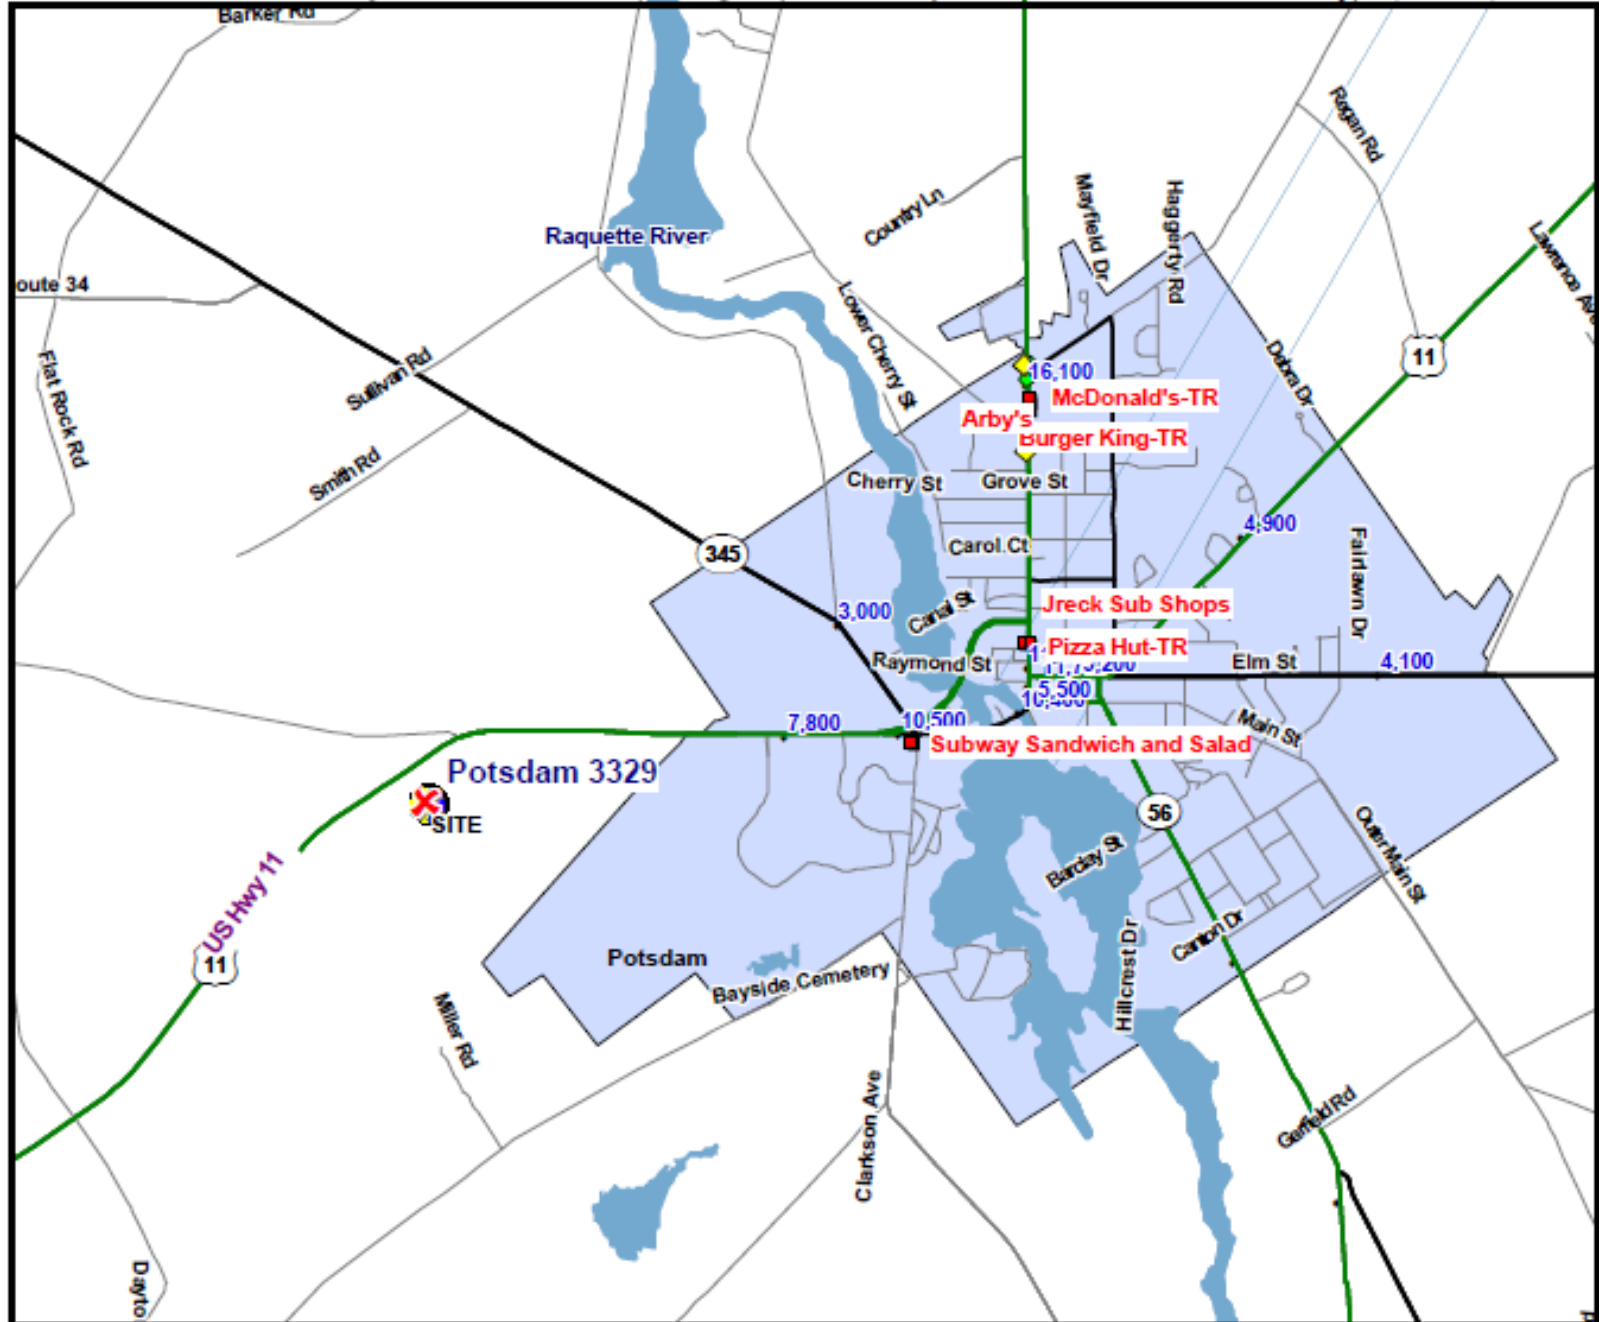

SITE

Market St

Potsdam, NY 13676

Legend

- Wal-Mart's
- Supercenters
- Neighborhood Mkts
- Sam's Clubs
- DC's
- SUP
- Drug Stores
- Restaurants
- DataMatrix Traffic Counts
- State Boundaries

Site Coordinates

Longitude X: -75.025182
Latitude Y: 44.664081

0 0.45 0.9
Miles

SUP 3329

7494 US HIGHWAY 11 Potsdam, NY 13676

Legend

- Neighborhood Mkts
- Sam's Clubs
- DC's
- Once Occupied
- Once Occupied
- Shopping Centers
- Shopping Centers
- Retail Centers
- Restaurants
- Airports
- State Boundaries

Site Coordinates
Longitude/X: -75.025713
Latitude/Y: 44.861463

Miles