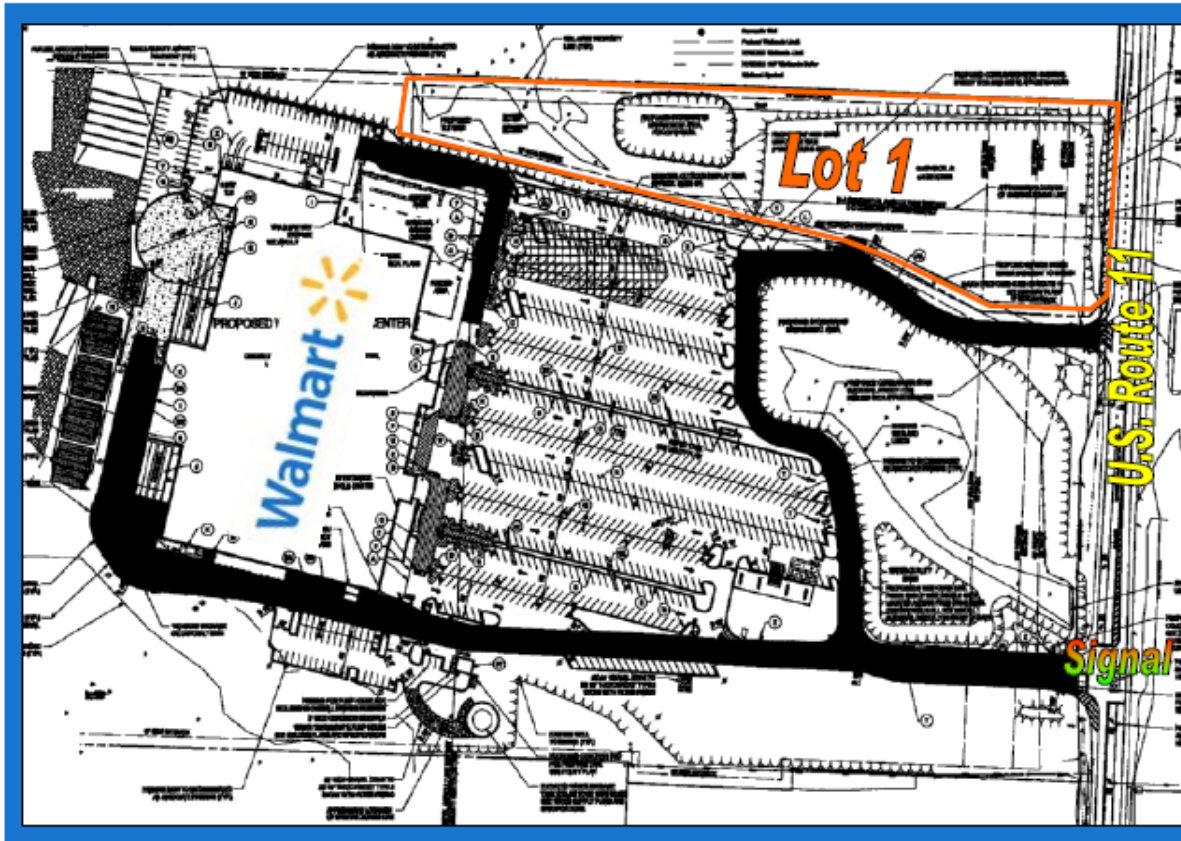

STORE #3329

Potsdam, New York

7494 U.S. Highway 11

Lot 1 – 5.00± Acres
Usable Acreage: 1.95± Acres
(Shopping Center Allowed)
\$475,000

FOR MORE INFORMATION CONTACT:

Tom Hornstein, Real Estate Broker
(315) 569-4345

SITE

Market St

Potsdam, NY 13676

Legend

- Wal-Mart's
- Supercenters
- Neighborhood Mkts
- Sam's Clubs
- DC's
- SUP
- Drug Stores
- Restaurants
- DataMatrix Traffic Counts
- State Boundaries

Site Coordinates

Longitude X: -75.025182
Latitude Y: 44.664081

0 0.45 0.9
Miles

SUP 3329

7494 US HIGHWAY 11 Potsdam, NY 13676

Legend

- Neighborhood Mkts
- Sam's Clubs
- DC's
- Once Occupied
- Once Occupied
- Shopping Centers
- Shopping Centers
- Retail Centers
- Restaurants
- Airports
- State Boundaries

Site Coordinates
Longitude/X: -75.025713
Latitude/Y: 44.861463

Miles