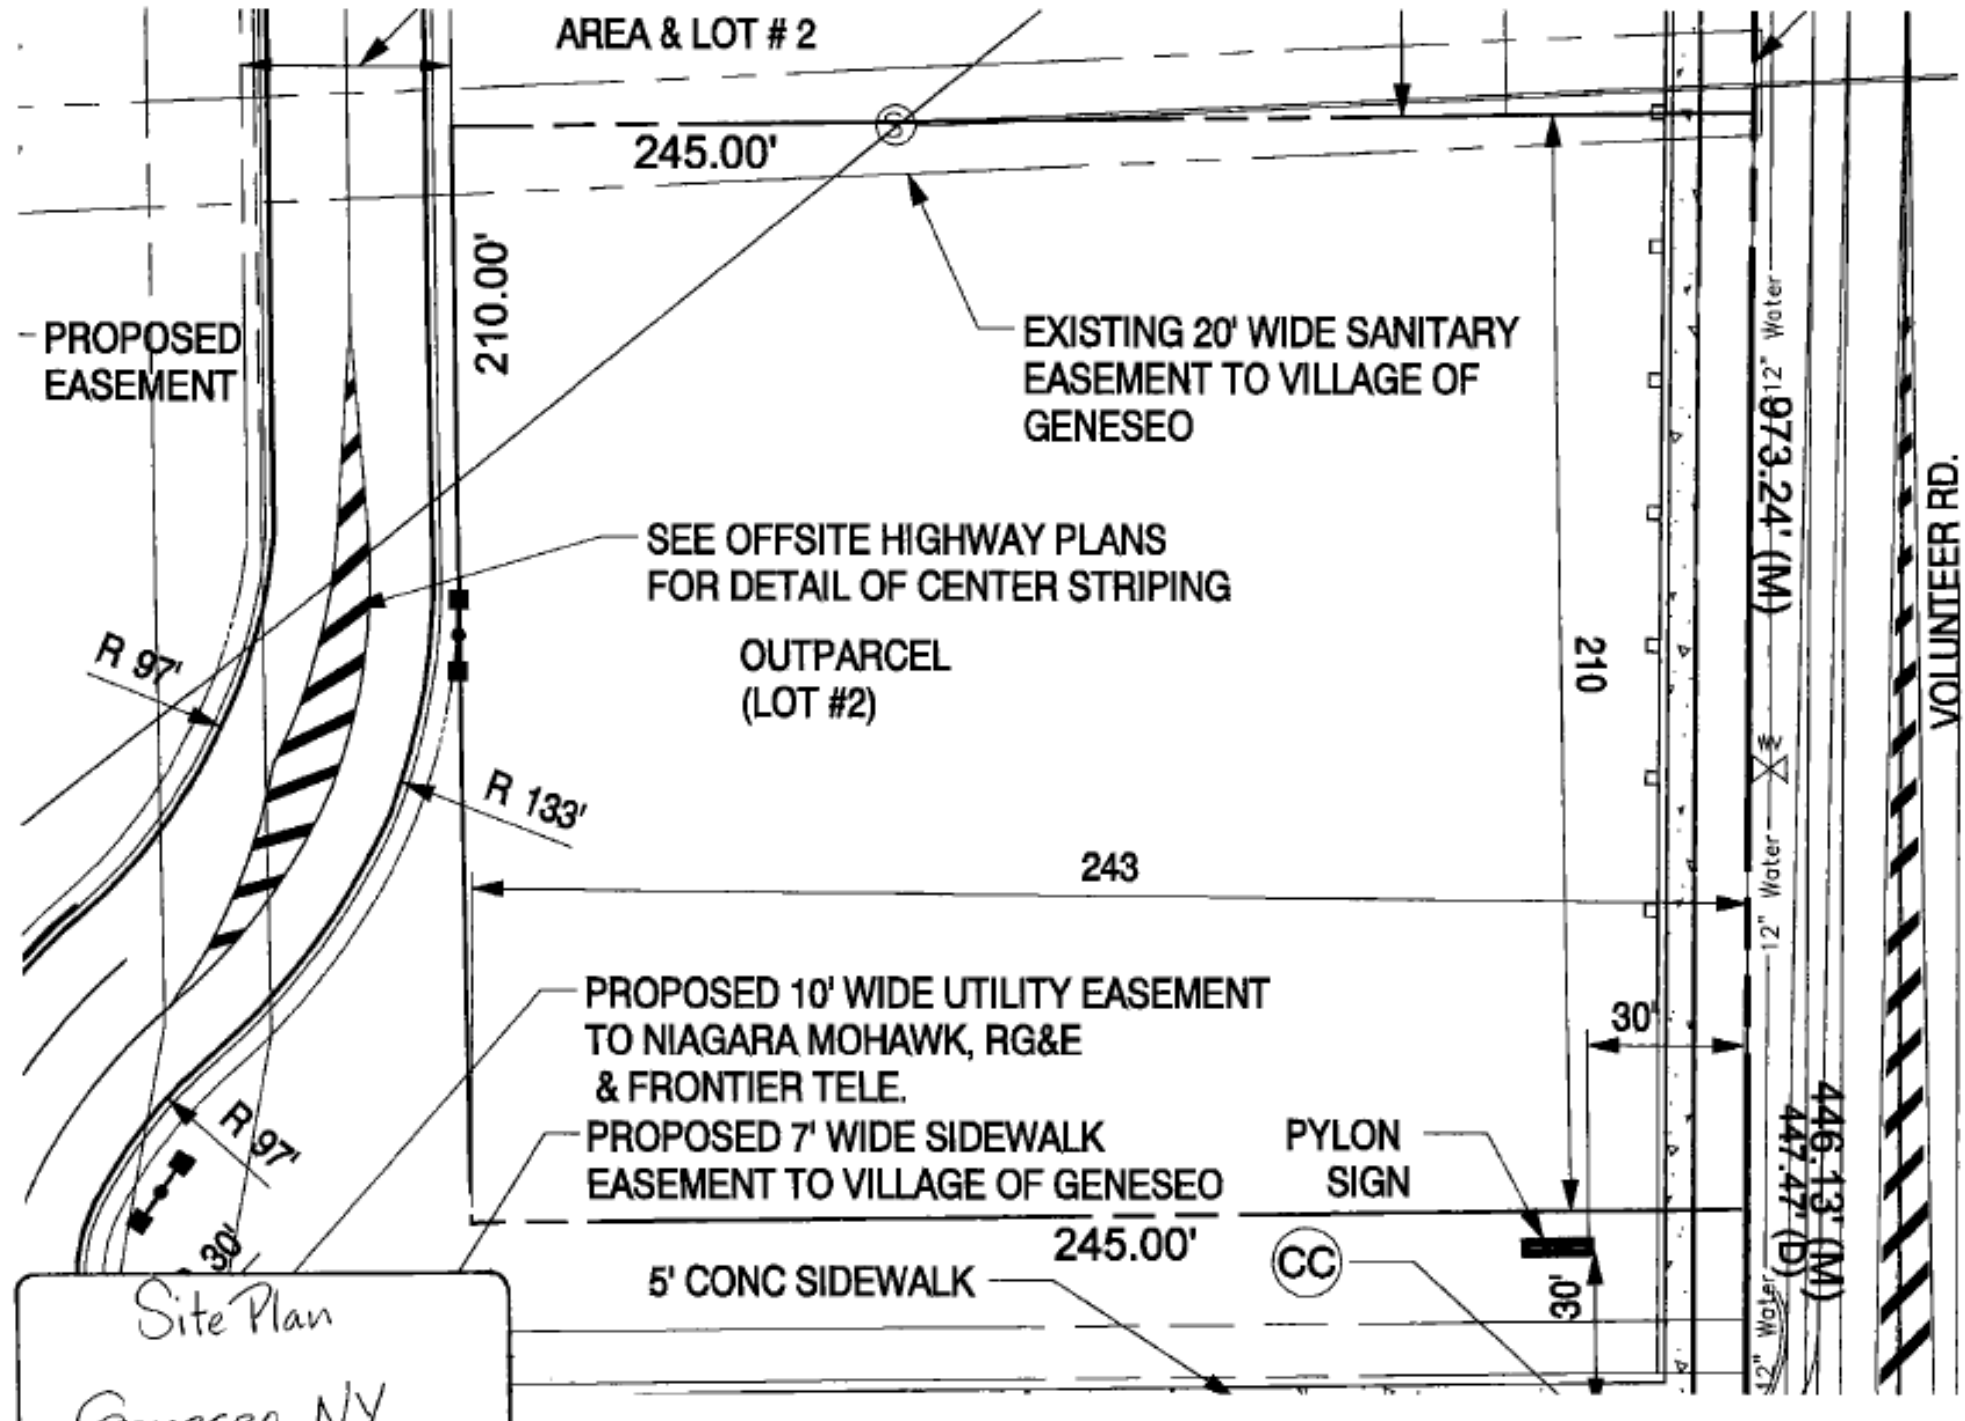

Site Coordinates
 Longitude/X: -77.789071
 Latitude/Y: 42.802887

Print Date: 11/22/2010

Data Source:

© 2008 MapInfo Corporation, Troy, New York. All rights reserved. 1-800-480-8820

AnySite®

Site Plan
Geneseo NY