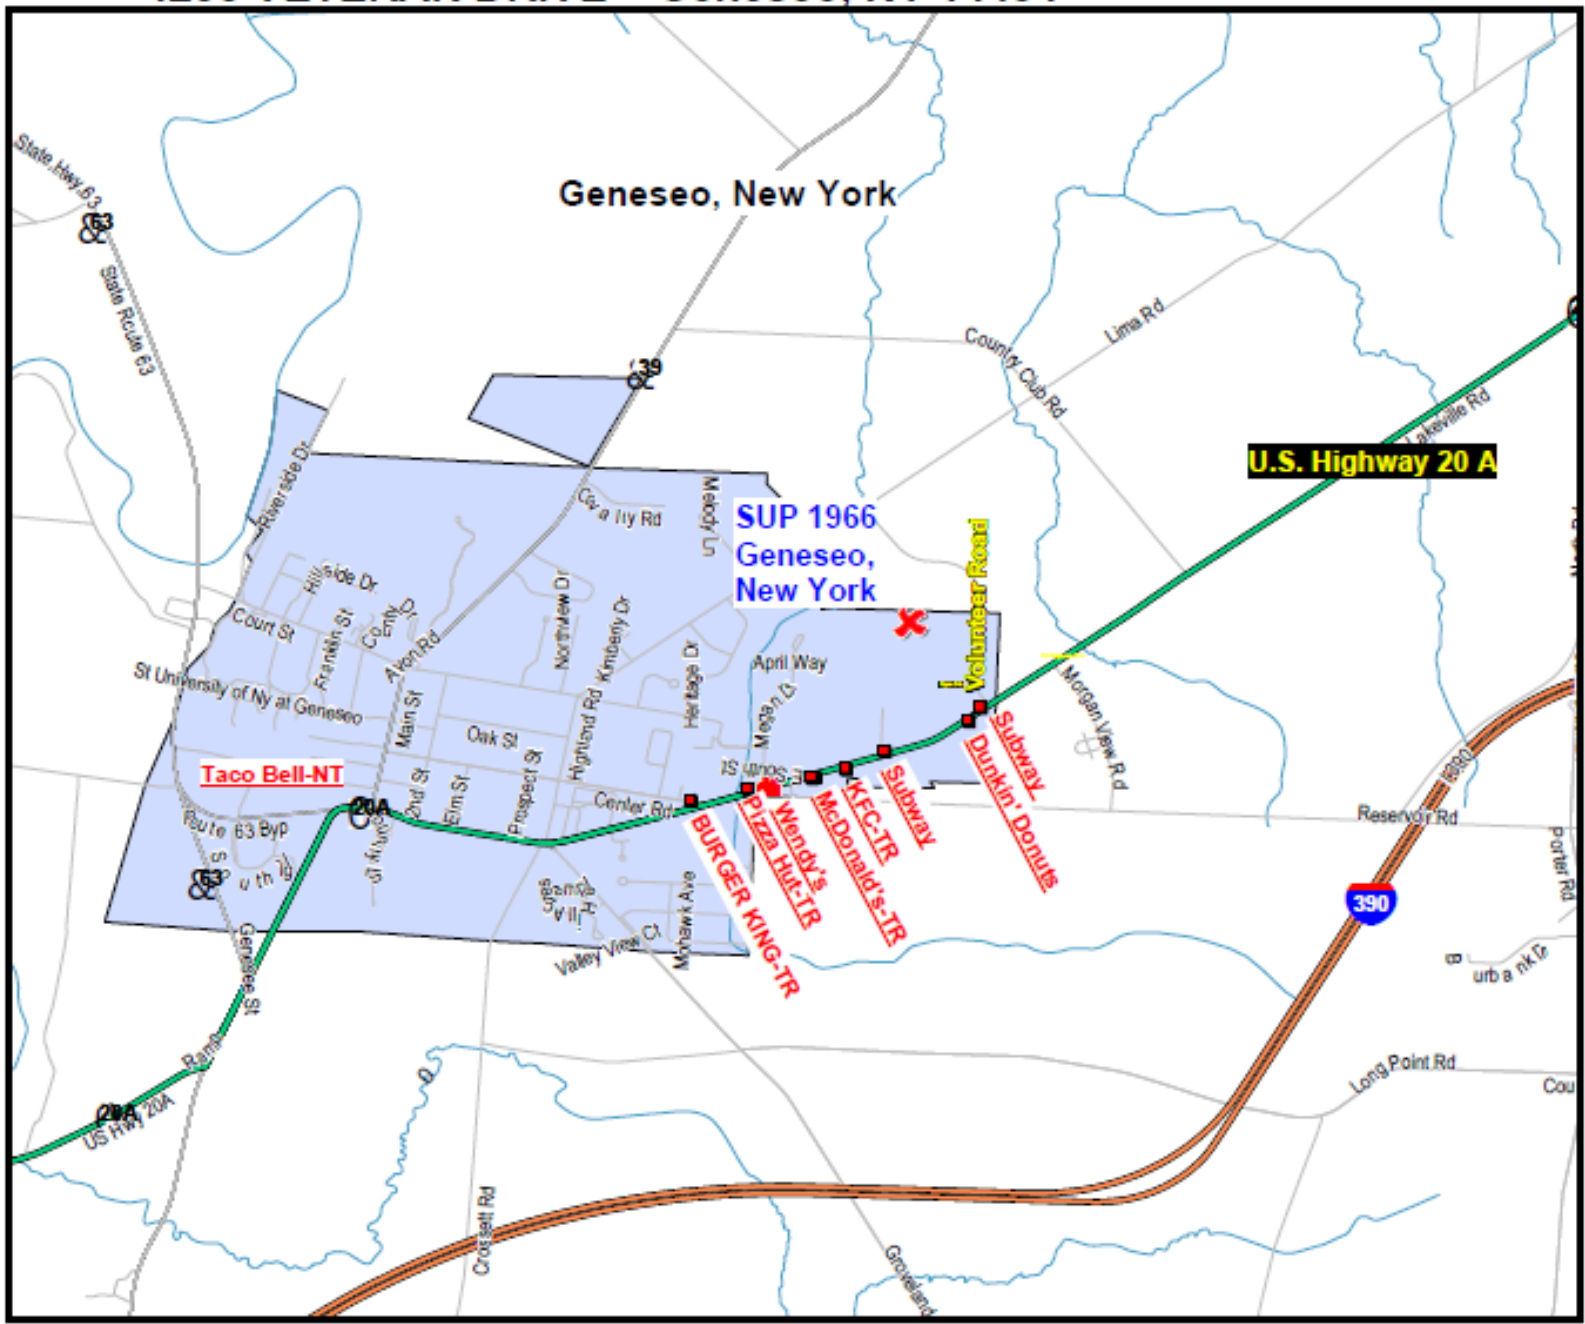

Lot 2 - 1.21 ± Acres
(Usable Acreage: 0.86 ± Acres)
\$250,000

FOR MORE INFORMATION CONTACT:

Tom Hornstein, Real Estate Broker
 (315) 569-4345
 horn@horncompanies.com

SUP 1966
4235 VETERAN DRIVE Geneseo, NY 14454

Legend

- Neighborhood Mkts
- Sam's Clubs
- DC's
- Once Occupied
- Once Occupied
- Shopping Centers
- Shopping Centers
- Retail Centers
- Restaurants
- Airports
- State Boundaries

Site Coordinates
 Longitude/X: -77.789071
 Latitude/Y: 42.802687

AnySite®

SUP 1966
4235 VETERAN DRIVE Geneseo, NY 14454

Legend

- Neighborhood Mkts
- Sam's Clubs
- DC's
- Once Occupied
- Once Occupied
- ▲ Shopping Centers
- ▲ Shopping Centers
- Retail Centers
- Restaurants
- Airports
- State Boundaries

Site Coordinates
 Longitude/X: -77.789071
 Latitude/Y: 42.802887

Print Date: 11/22/2010

Data Source:

© 2008 MapInfo Corporation, Troy, New York. All rights reserved. 1-800-480-8820

AnySite®

Site Plan
Geneseo NY