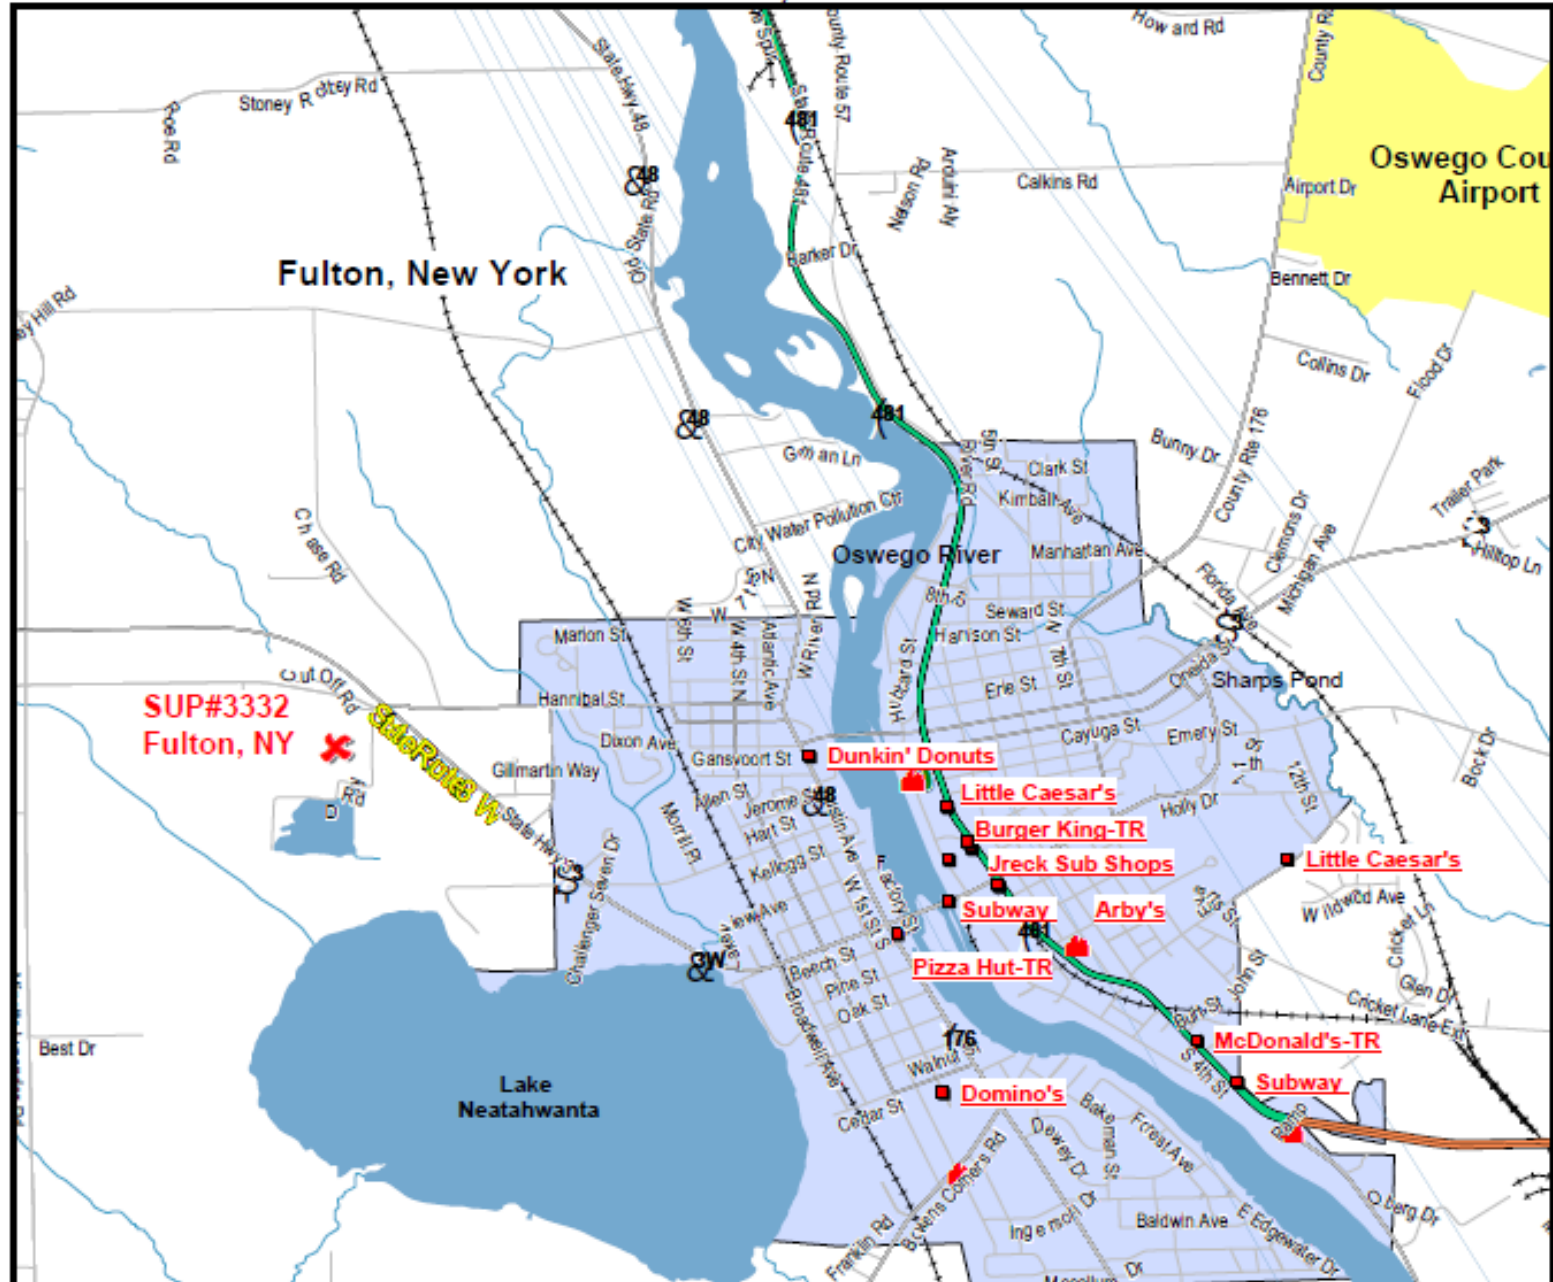

Legend

- Neighborhood Mkts
- Sam's Clubs
- DC's
- Once Occupied
- Once Occupied
- ▲ Shopping Centers
- ▲ Shopping Centers
- ▲ Retail Centers
- Restaurants
- Airports
- State Boundaries

Site Coordinates
 Longitude/X: -76.448677
 Latitude/Y: 43.323855

AnySite®

Print Date: 11/22/2010
Data Source: © 2008 MapInfo Corporation, Troy, New York. All rights reserved. 1-800-499-8829

SUP 3332

1818 State Route #3 Fulton, NY 13069

Legend

- Neighborhood Mkts
- Sam's Clubs
- DC's
- Once Occupied
- Once Occupied
- Shopping Centers
- Shopping Centers
- Retail Centers
- Restaurants
- Airports
- State Boundaries

Site Coordinates
 Longitude/X: -76.448677
 Latitude/Y: 43.323855

Print Date: 11/23/2010

Data Source:

© 2008 MapInfo Corporation, Troy, New York. All rights reserved. 1-800-480-8829

AnySite®

± 1.21 ACRES