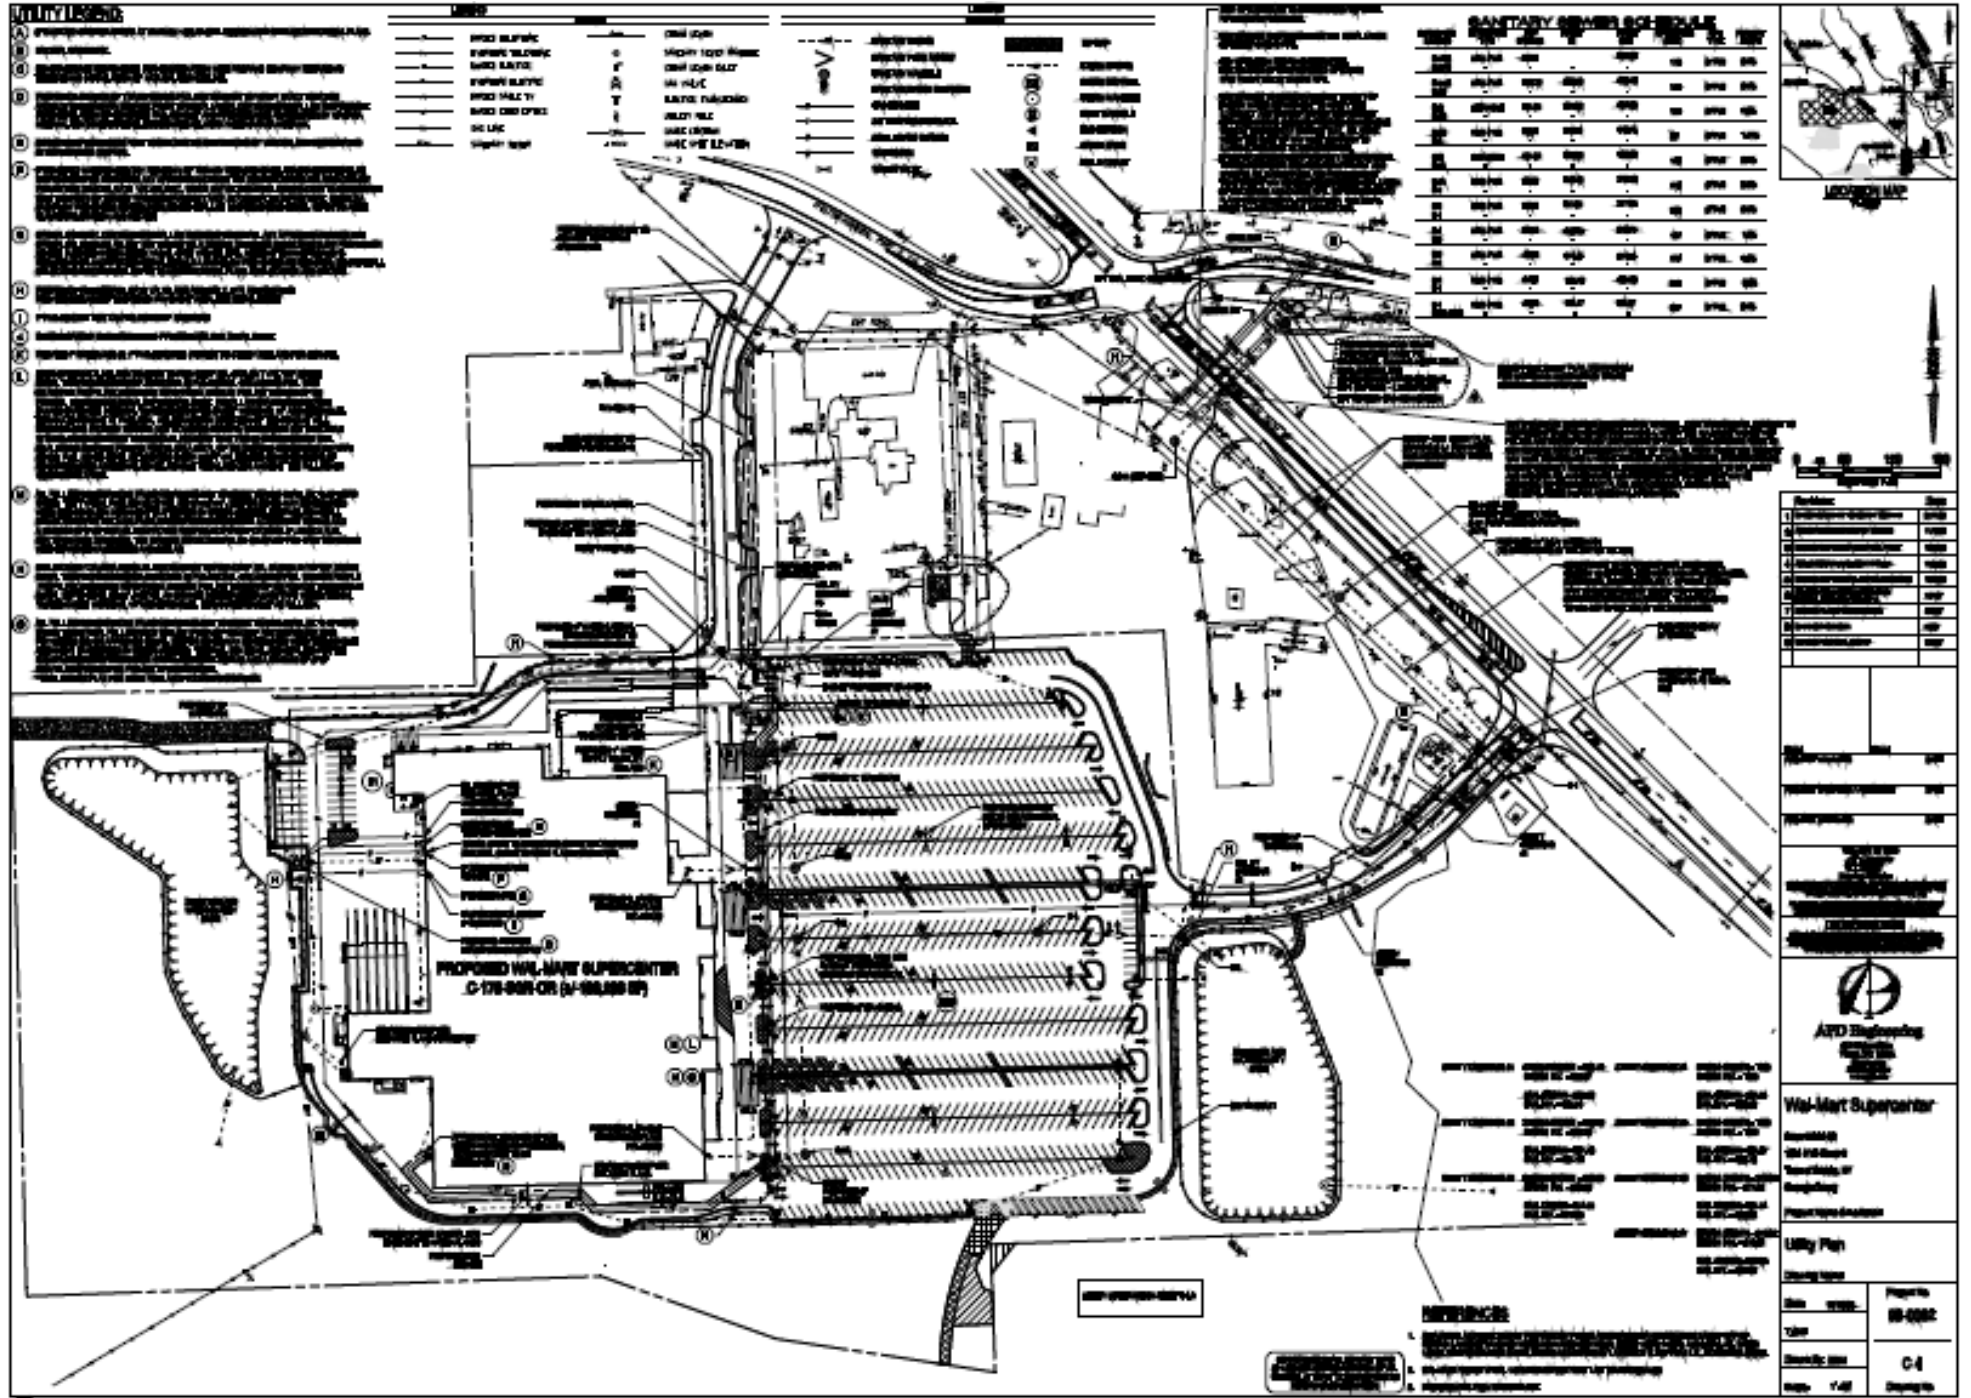

Legend

- Neighborhood Mkts
- Sam's Clubs
- DC's
- Once Occupied
- Once Occupied
- ▲ Shopping Centers
- ▲ Shopping Centers
- ▲ Retail Centers
- Restaurants
- Airports
- State Boundaries

Site Coordinates
 Longitude/X: -76.448677
 Latitude/Y: 43.323855

Site Coordinates
 Longitude/X: -76.448677
 Latitude/Y: 43.323855

Print Date: 11/23/2010

Data Source:

© 2008 MapInfo Corporation, Troy, New York. All rights reserved. 1-800-480-8829

AnySite®

± 1.21 ACRES